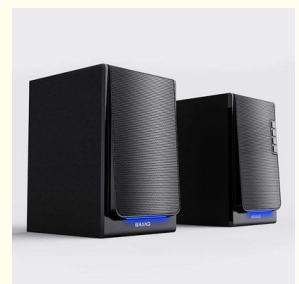

More Images