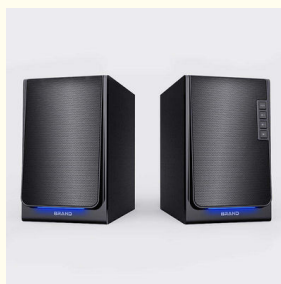

More Images