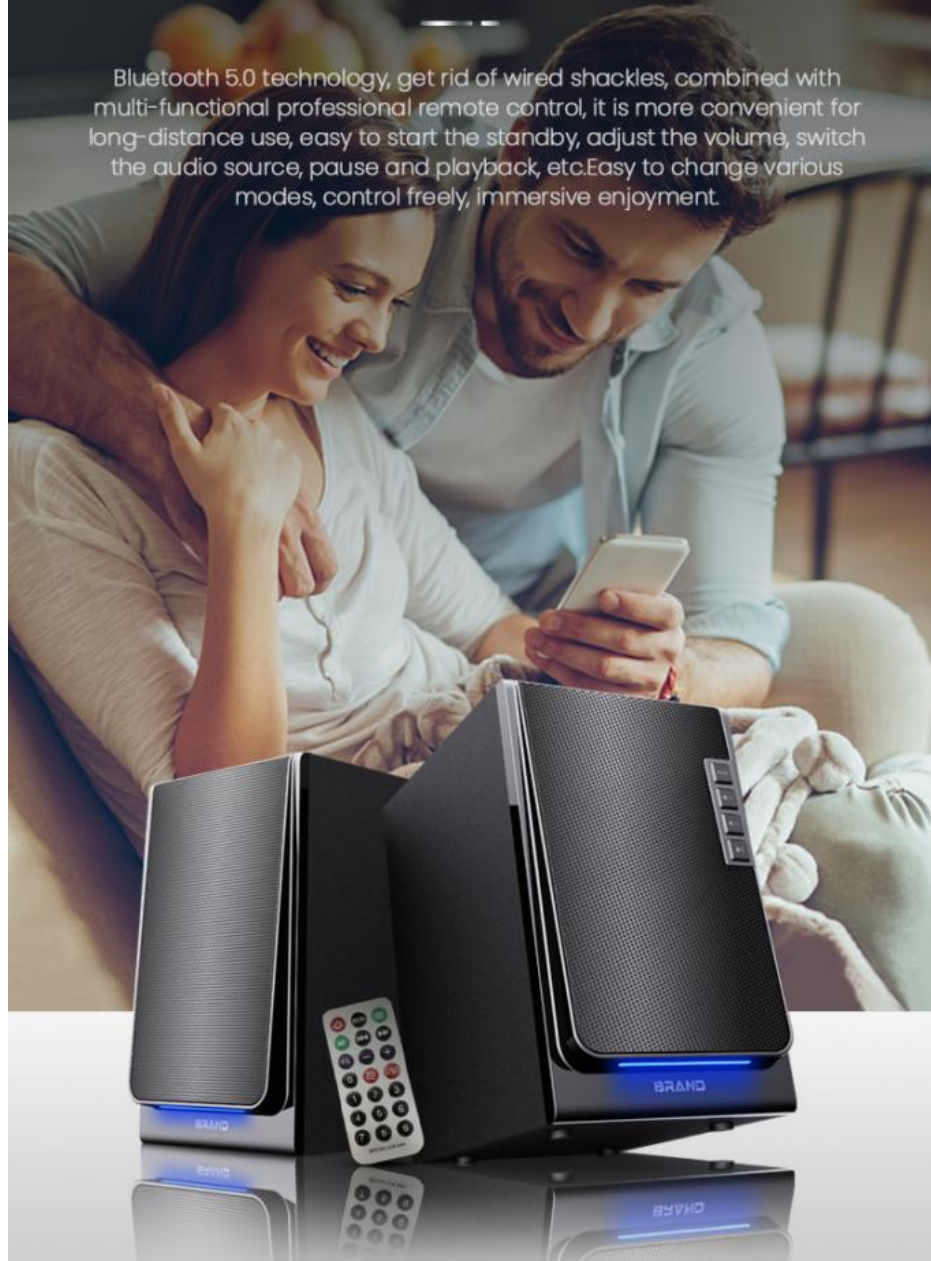

Bluetooth+Remote Control

Bluetooth 5.0 technology, get rid of wired shackles, combined with multi-functional professional remote control, it is more convenient for long-distance use, easy to start the standby, adjust the volume, switch the audio source, pause and playback, etc. Easy to change various modes, control freely, immersive enjoyment.